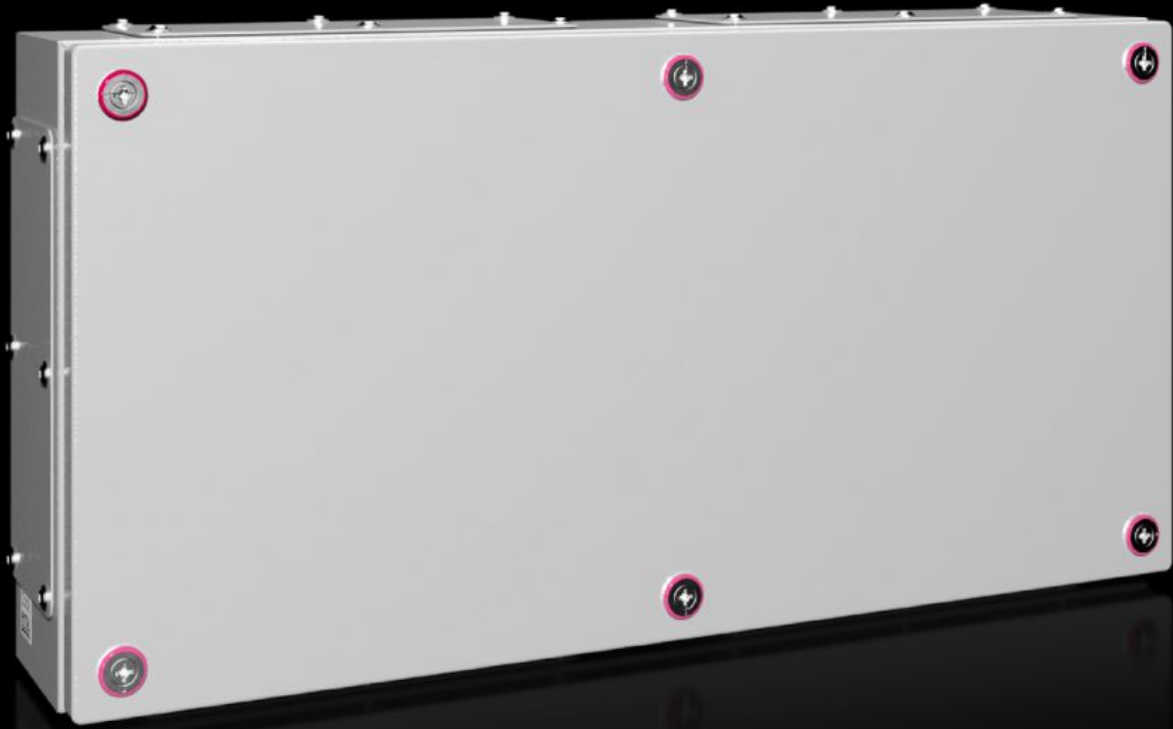

Rittal – The System.

Faster – better – everywhere.

KX 1538.000 KX small housing

State: 9/16/2022 (Source: rittal.com/us-en)

ENCLOSURES

POWER DISTRIBUTION

CLIMATE CONTROL

IT INFRASTRUCTURE

SOFTWARE & SERVICES

FRIEDHELM LOH GROUP